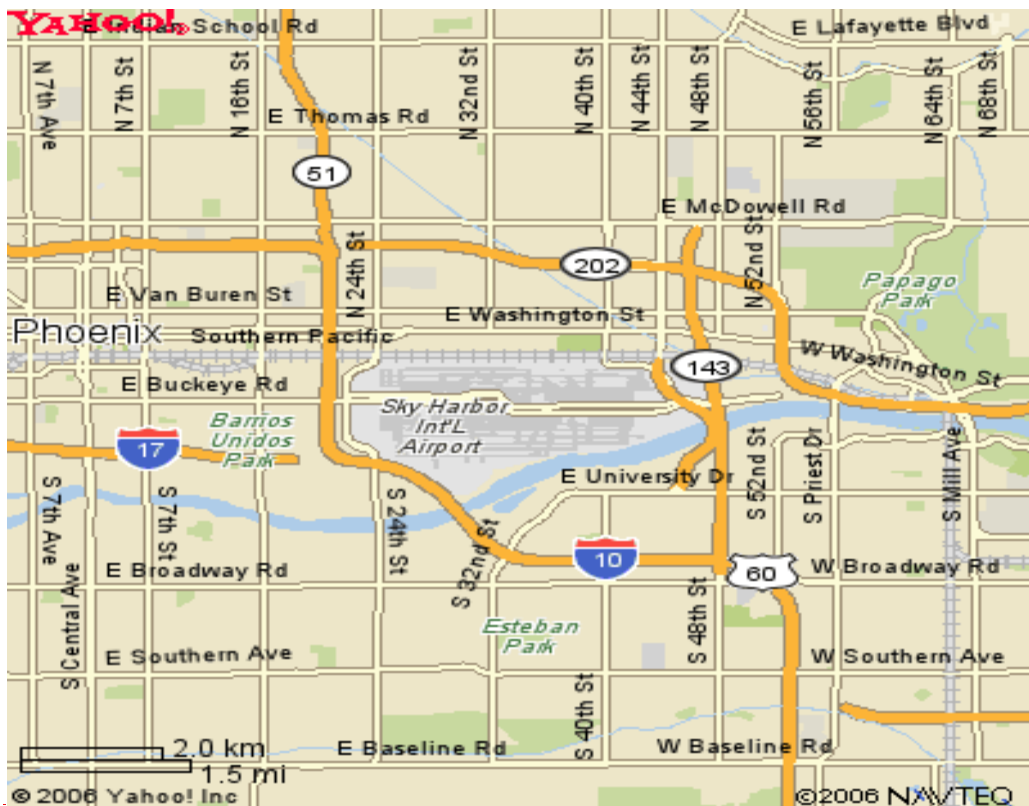

Directions from NTS to Phoenix Sky Harbor Airport

- Go West on W 23rd St. toward S. Priest Dr.
- Turn Right onto S. Priest Dr.
- Turn Left onto W. Broadway Rd.
- Turn Right onto S. 48th St./AZ-143 N. Continue to follow AZ-143 N.
- Take Exit 3B toward Sky Harbor Blvd.
- Turn Slight Right toward Terminal 4/44th St.
- Turn Slight Right onto E. Sky Harbor Blvd.
- End at Phoenix Sky Harbor Airport, 3400 E. Sky Harbor Blvd. Phoenix, AZ

Directions from Phoenix Sky Harbor Airport to NTS

- Start going toward the Airport Exit on E. Sky Harbor Blvd.
- Take Ramp toward Center Parkway
- Turn Right onto Priest Dr.
- Turn Left onto W. 23rd St.
- Arrive at 1155 W. 23rd St. Tempe, AZ 85282